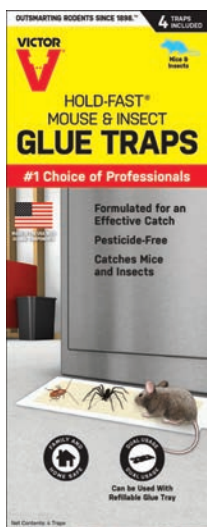

Safe-Set™ Mouse Traps

NEW!

SAFE-SET™ MOUSE TRAP

M070 2 PACK SHELF DISPLAY CASE - 6

SAFE-SET™ MOUSE TRAP FACTS

- Instantly ready to use
- Powerful and effective
- Pre-baited with proven Victor® engineered attractant
- Bait hood eliminates chance of bait theft
- Quick-set and no-touch release with just a click
- Reusable
- Easy to clean, robust plastic design

Glue Boards

* RAT TRAP

HOLD FAST™ TENT GLUE BOARDS

| | | | |
|-------|--------|---------------|------------|
| M180 | 2 PACK | SHELF DISPLAY | CASE - 18 |
| M182 | 4 PACK | SHELF DISPLAY | CASE - 24 |
| M186B | 6 PACK | SHELF DISPLAY | CASE - 20 |
| M320I | EACH | BULK | CASE - 150 |