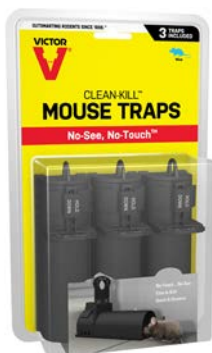

Value Added Mouse Traps

CLEAN-KILL™ TRAPS

M162S	2 PACK	SHELF DISPLAY	CASE - 6
M160S	2 PACK	SHELF DISPLAY	CASE - 6