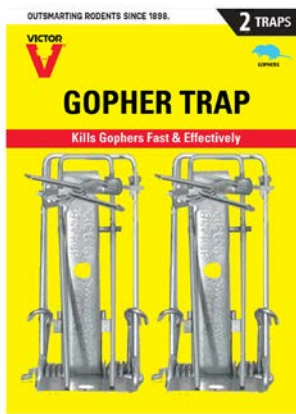

Gopher Traps

EASY SET® GOPHER TRAPS

0610	1 PACK	SHELF DISPLAY	CASE - 36
0611	2 PACK	SHELF DISPLAY	CASE - 12