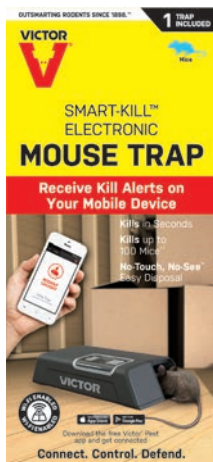

M1

KILLS 1 MOUSE PER SETTING
UP TO 100 MICE PER SET OF BATTERIES
REQUIRES 4 "AA" BATTERIES (not included)