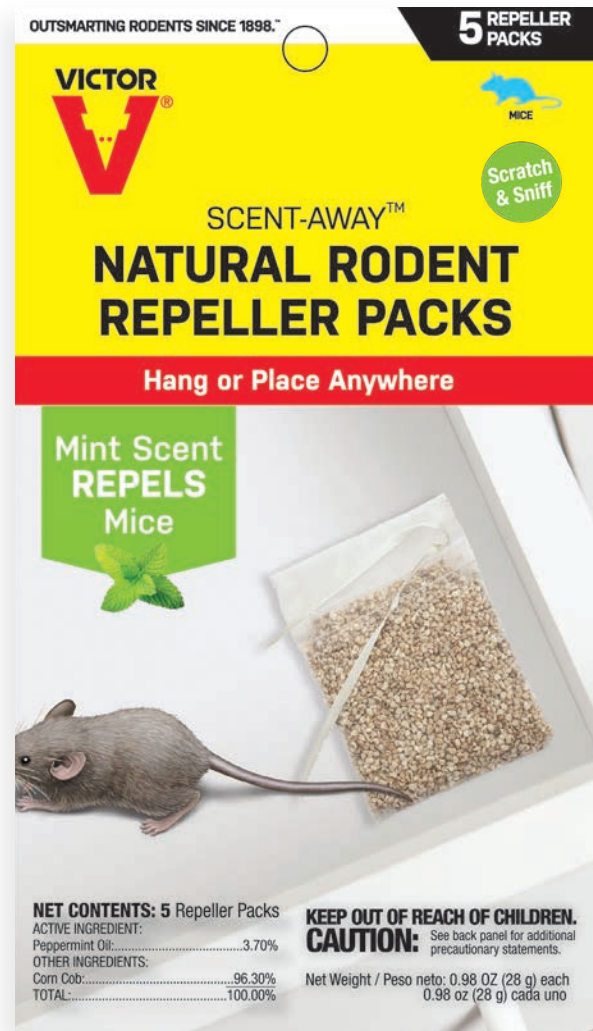

M310S 1 PACK SHELF DISPLAY CASE - 6

M312 1 PACK BULK CASE - 12

LIVE CATCH TRAP FACTS

- For catching and releasing mice
- Humane method of mouse control
- Simply bait, place, and release
- Use anywhere indoors or outdoors
- No chemicals or poisons, can be used around children and pets
- Trap is reusable or disposable

M308

CATCHES UP TO 30 MICE PER SETTING

M007

CATCHES ONE MOUSE PER SETTING

M333

CATCHES UP TO 4 MICE PER SETTING

M310S

CATCHES UP TO 30 MICE PER SETTING

Scent-Away™ Repellent

SCENT-AWAY™ NATURAL RODENT REPELLENT

M805 5 PACK SHELF DISPLAY CASE - 6

SCENT-AWAY™ REPELLER PACK FACTS

- Mint scent repels mice
- Breathable pouch with granules infused with peppermint oil
- Hang or place anywhere
- Humane alternative to poisons and traps
- Discreet and perfect for small indoor areas
- Ideal for enclosed spaces
- Lasts up to 30 days
- Recommended placement location: Living areas, closets, cupboards, basement, attic, garage, shed, barn, vehicles, farm equipment, RV's, boats, etc. (Multiple packs are recommended for effective treatment of larger areas.)