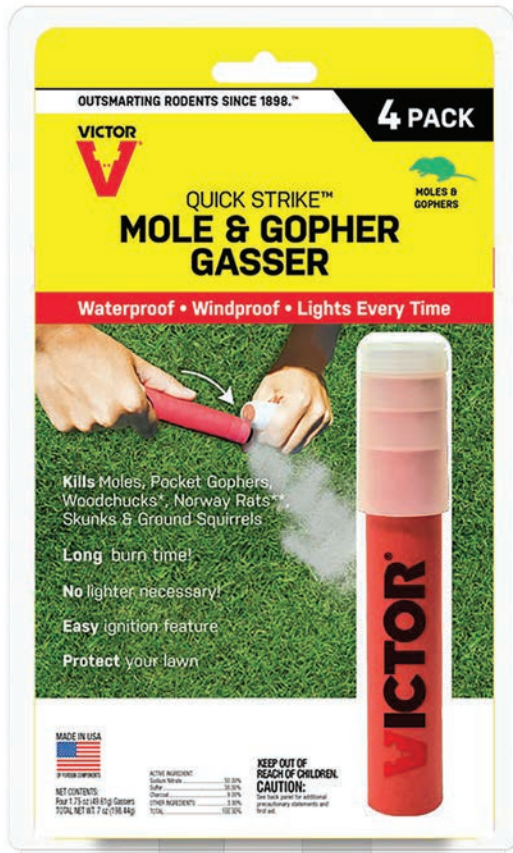

Solar Powered

Gophers often move backwards when traveling through their tunnels, using their four-inch tails for navigation.

Mole & Gopher Poisons

MOLE & GOPHER GASSER

M6004 4 PACK SHELF DISPLAY CASE - 8

MADE IN USA
with global components

MOLE & GOPHER GASSER FACTS

- Kills moles, gophers, woodchucks, Norway rats, ground squirrels & skunks
- Self-igniting design - no lighter necessary
- Lights every time - waterproof and windproof
- Long burn time ensures successful pest control
- For use in active underground tunnels and burrows