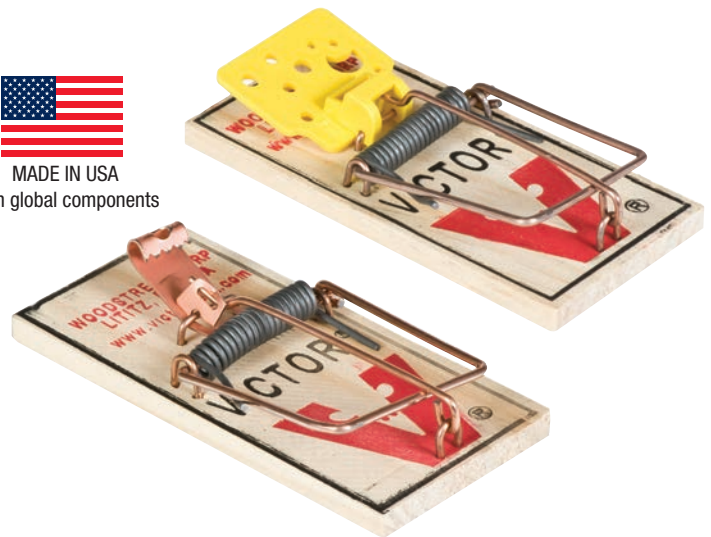

MADE IN USA
with global components

WOOD TRAP FACTS

- Consistent quality from a century-old brand
- Original wood-base wire snap trap with metal trip pedal or scented cheese pedal
- Uses wood from Forest Stewardship Council® (FSC® certified forests)
- Use anywhere indoors or outdoors
- No chemicals or poisons
- Over one billion sold