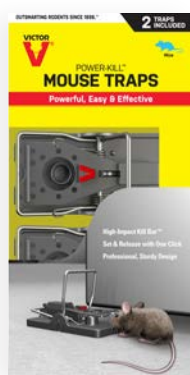

POWER-KILL™ TRAPS

M392	2 PACK	SHELF DISPLAY	CASE - 5
M393	3 PACK	SHELF DISPLAY	CASE - 5
* M144	1 PACK	SHELF DISPLAY	CASE - 6
* M144-2	2 PACK	SHELF DISPLAY	CASE - 6