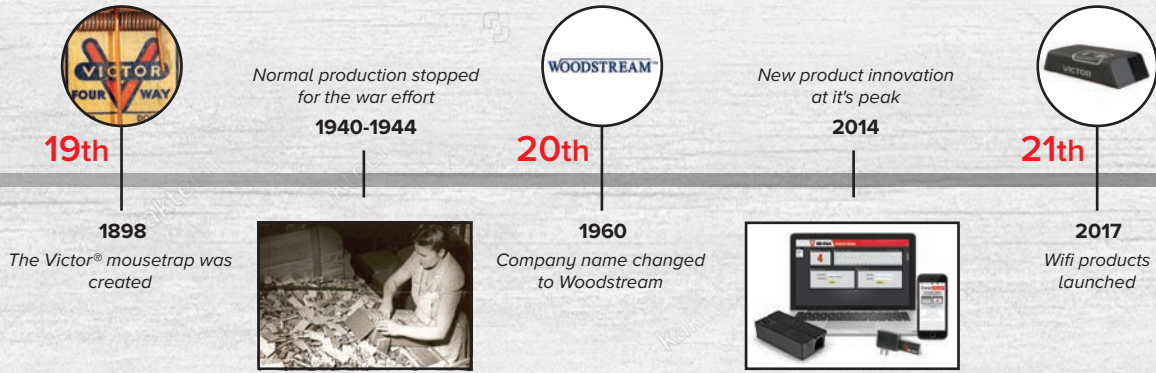

3 CENTURIES OF CONTINUOUS INNOVATION