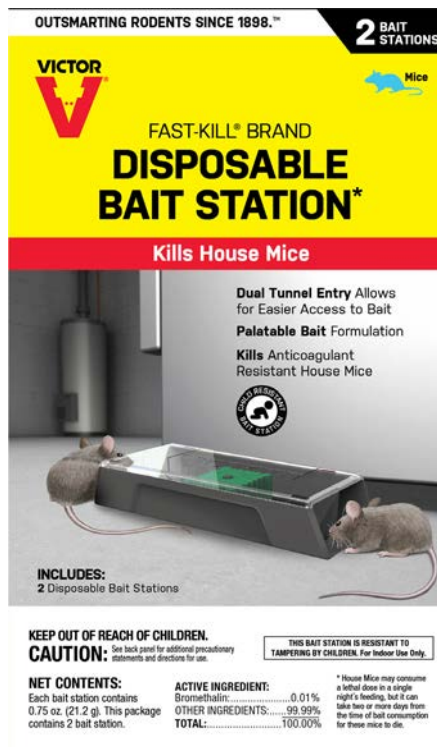

Mouse & Rat Bait Stations

FAST-KILL® DISPOSABLE BAIT STATIONS

M913	1 PACK	SHELF DISPLAY	CASE - 8
M914	2 PACK	SHELF DISPLAY	CASE - 6
M915	4 PACK	SHELF DISPLAY	CASE - 6

FAST-KILL® REFILLABLE BAIT STATIONS & BAIT

M922	10 COUNT	SHELF DISPLAY	CASE - 6
M923	20 COUNT	SHELF DISPLAY	CASE - 6
* M930	8 COUNT	SHELF DISPLAY	CASE - 4