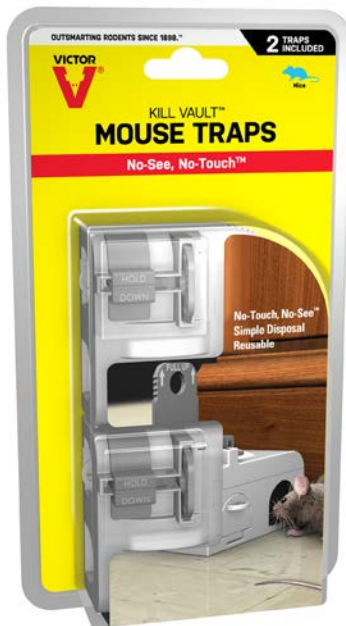

Contained Mouse Traps

KILL VAULT™ TRAPS

M267-1	1 PACK	SHELF DISPLAY	CASE - 4
M267	2 PACK	SHELF DISPLAY	CASE - 4

KILL VAULT™ TRAP FACTS

- Patented design
- Quick and humane kill using Kill-Gate™ technology
- Completely conceals dead rodent
- Reusable or disposable
- No Touch, No See™

Victor®, leader in rodent control since 1898, knows more about getting rid of upsetting rodents quickly and efficiently, so homeowners can get their lives back sooner.