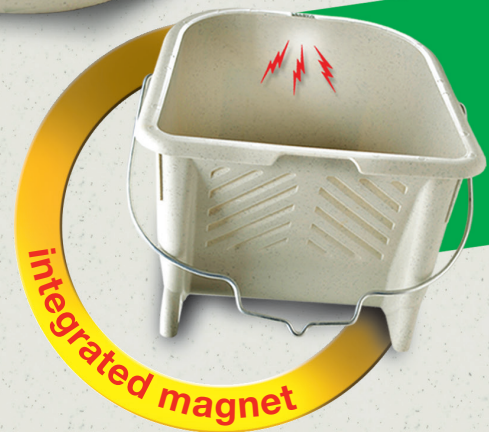

Jumbo-Koter® Paint Tray

Great for touchups and other small projects, this lightweight tray is designed for rollers that are 4½-inches or smaller. Loading is easy because of the angled grid. The affordable Jumbo-Koter Paint Tray is molded out of recycled plastic.

Cat. No. & Size	UPC 0-71497-	Working Capacity	Case Qty.	Cubic Ft. Per Case	Pounds Per Case
BR403-4½"	14810-0	1/2 quart	12	.848	3.72